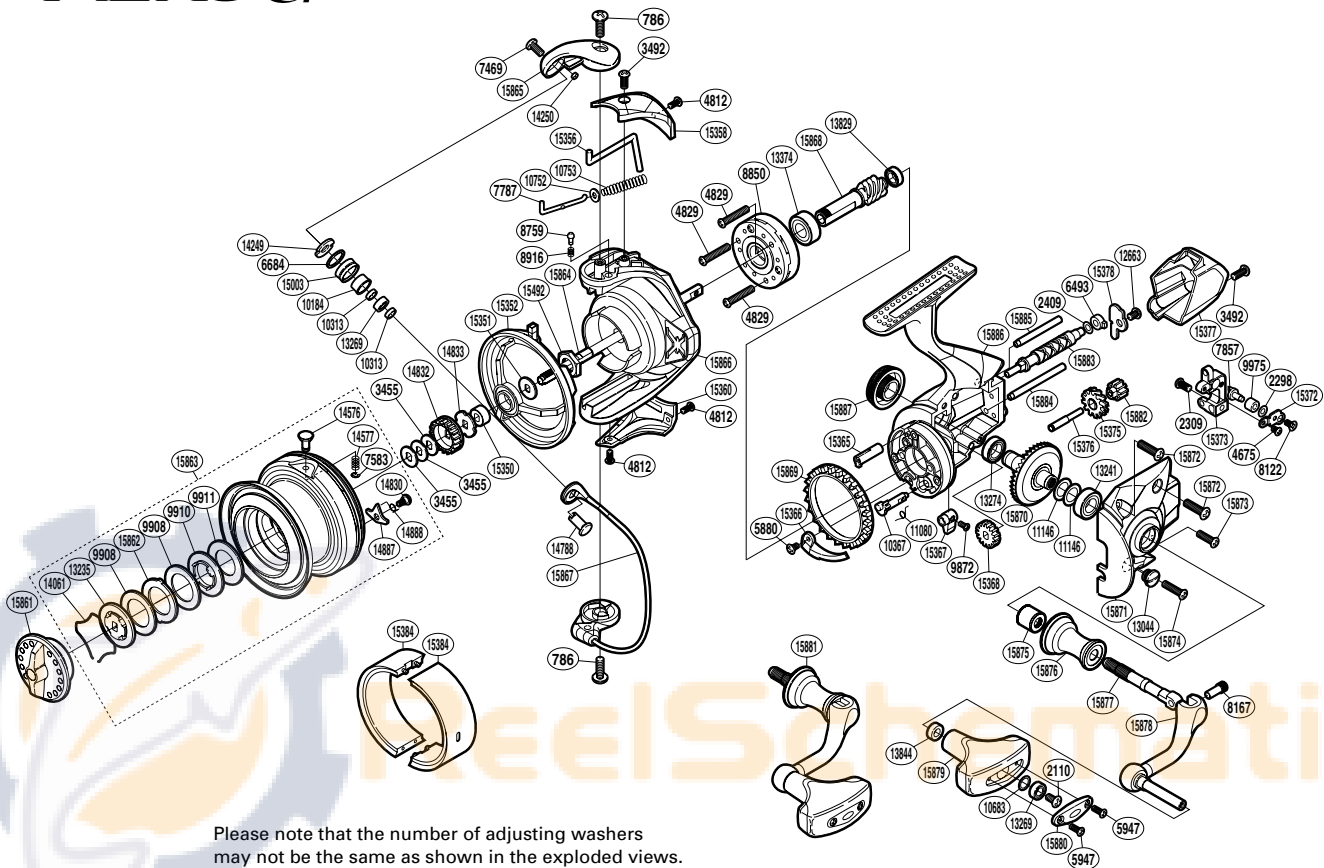

SHIMANO

AR-C
AERO CI4+

SA-RB

ARCRCI4+4000

Please note that the number of adjusting washers may not be the same as shown in the exploded views. (Adjustment will vary with each individual product.)
(51SE31H040G)